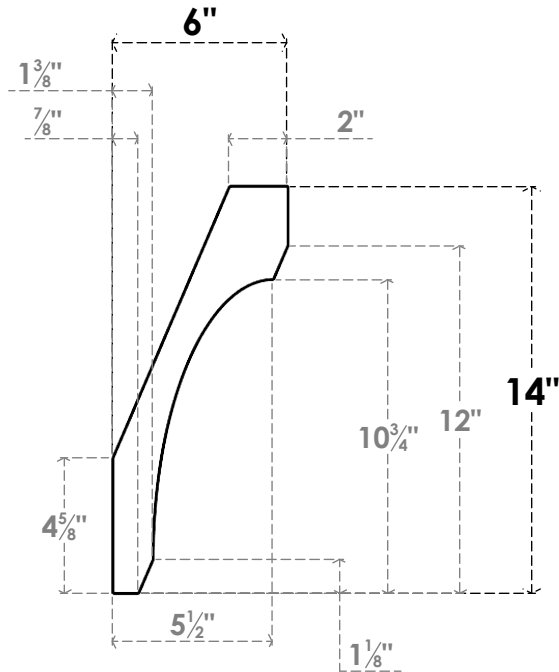

ITEM NUMBER: BRCPC060X06000X14000LEC

6"W X 6"D X 14"H LEGACY ARCHITECTURAL GRADE PVC CLOSED KNEE BRACE

SIDE PROFILE

FRONT PROFILE

ISOMETRIC

EKENA MILLWORK
2300 WEST MAIN ST.
CLARKSVILLE, TX 75426
TOLL FREE: 866-607-0453
WWW.EKENAMILLWORK.COM

NOTES

1. INSTALLATION TO BE COMPLETED IN ACCORDANCE WITH MANUFACTURER'S SPECIFICATIONS.
2. DRAWING MAY NOT BE TO SCALE
3. THIS DRAWING IS INTENDED FOR DESIGN AND PLANNING PURPOSES ONLY.
4. ALL INFORMATION CONTAINED HEREIN WAS CURRENT AT THE TIME OF DEVELOPMENT BUT MUST BE REVIEWED AND APPROVED BY THE PRODUCT MANUFACTURER TO BE CONSIDERED ACCURATE.
5. ARCHITECTURAL GRADE PVC PRODUCTS ARE MADE FROM EXPANDED CELLULAR PVC AND COME NATURALLY WHITE BUT MAY BE PAINTED