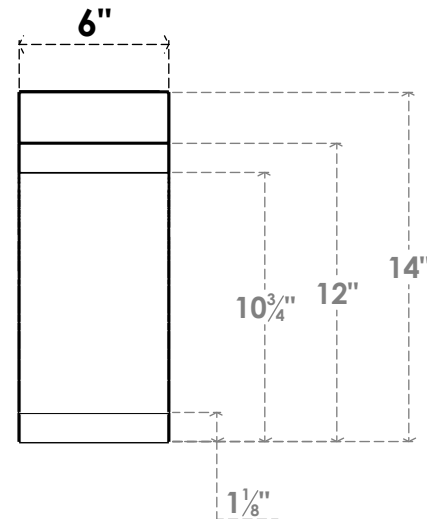

ITEM NUMBER: BRCPC060X06000X14000LEC

6"W X 6"D X 14"H LEGACY ARCHITECTURAL GRADE PVC CLOSED KNEE BRACE

SIDE PROFILE

FRONT PROFILE

ISOMETRIC

EKENA MILLWORK
2300 WEST MAIN ST.
CLARKSVILLE, TX 75426
TOLL FREE: 866-607-0453
WWW.EKENAMILLWORK.COM